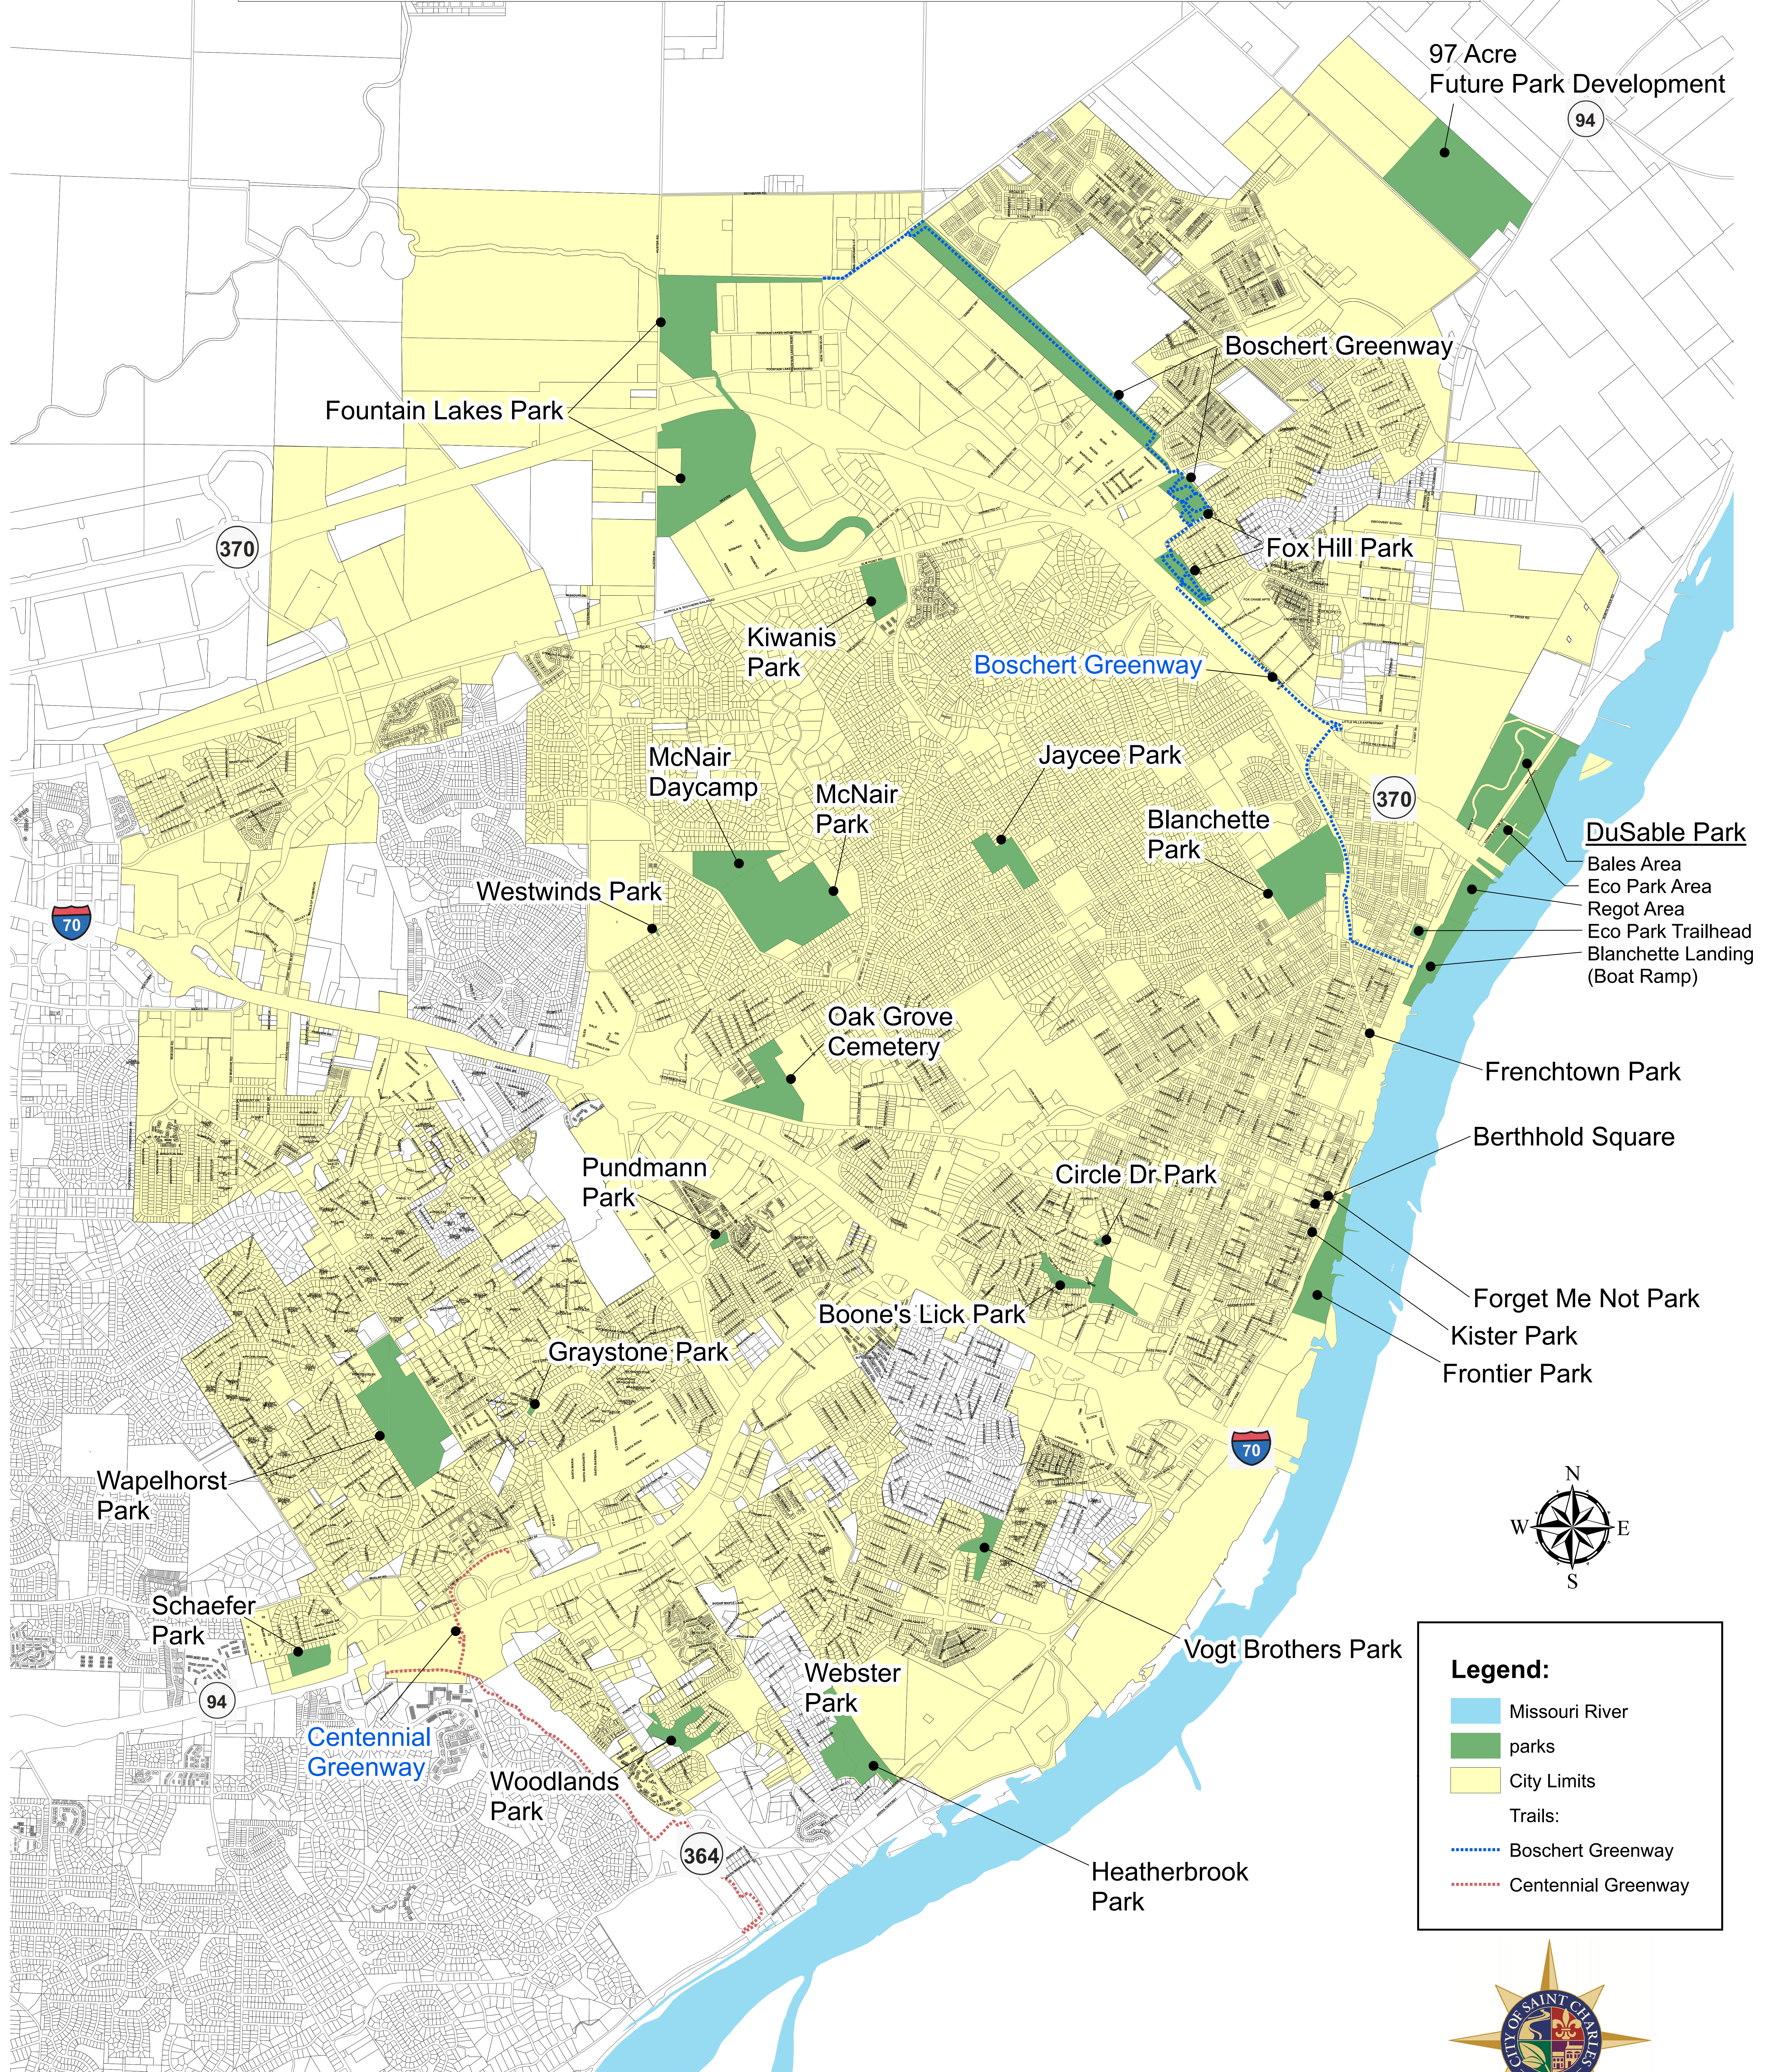

# City of Saint Charles, Missouri

## City Parks

**Legend:**

- Missouri River
- parks
- City Limits
- Trails:
  - Boschert Greenway
  - Centennial Greenway